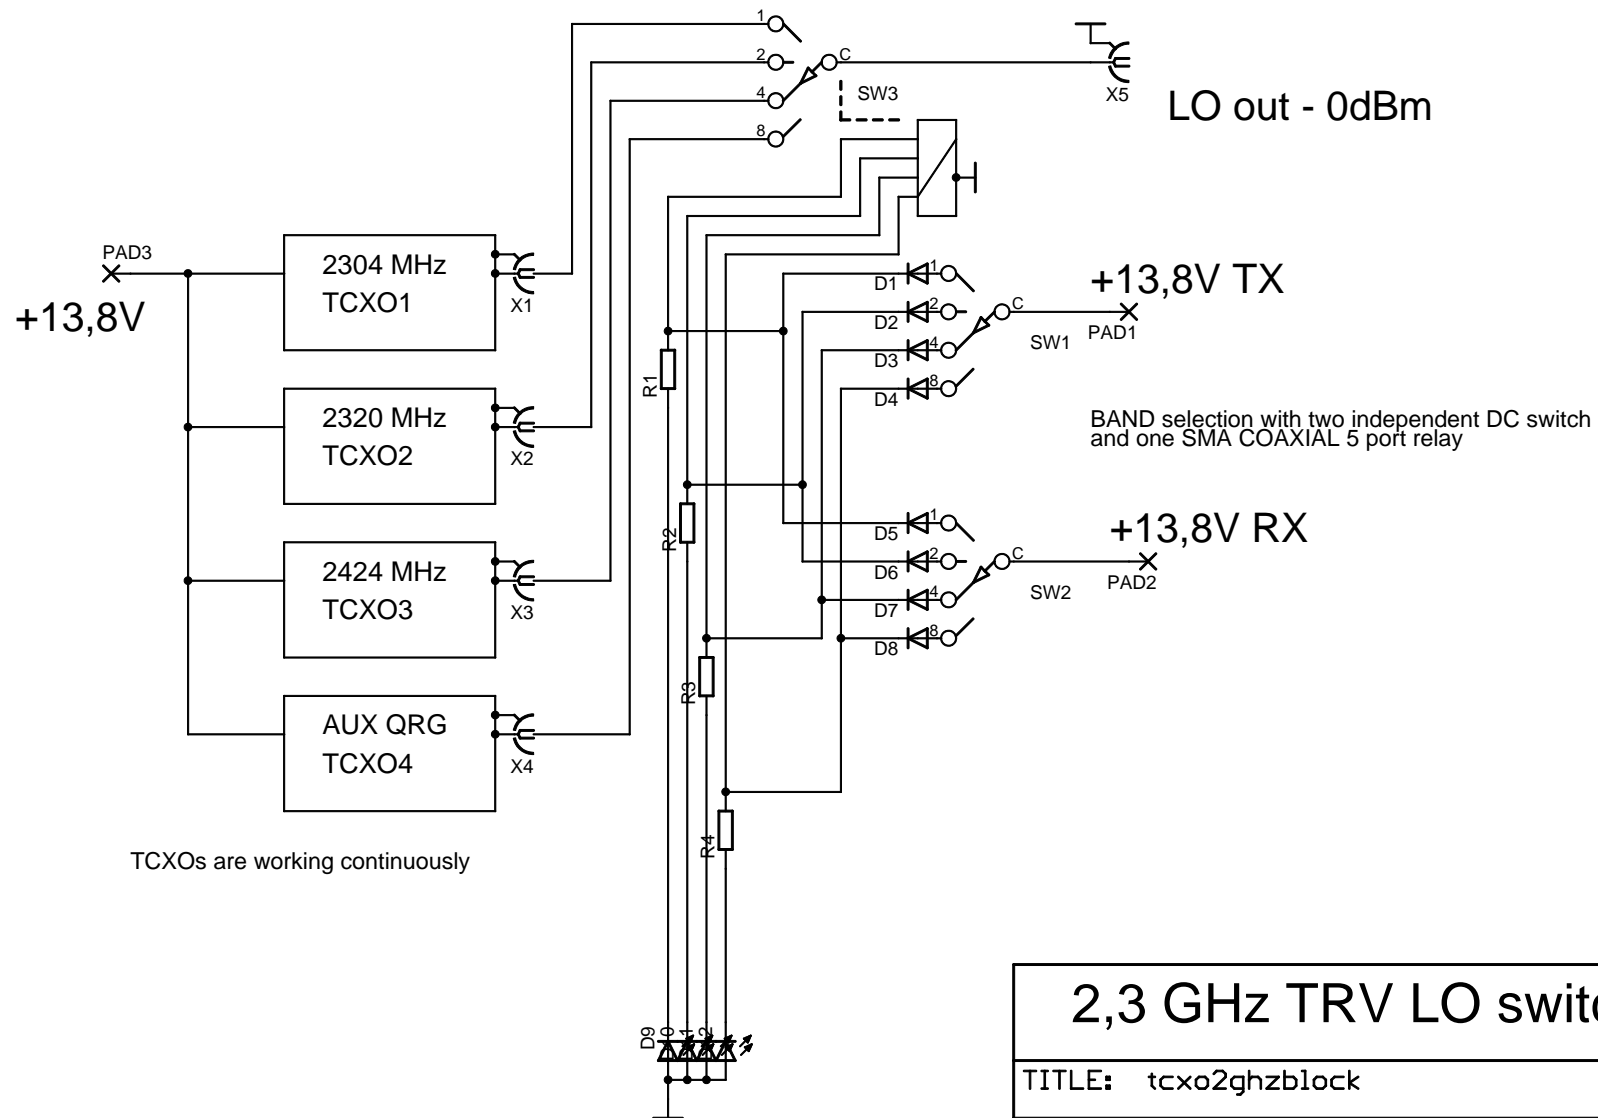

2,3 GHz TRV LO switch

TCXOs are working continuously

2,3 GHz TRV LO switch

TITLE: tcxo2ghzblock

Document Number:

REV:

Date: 01.01.2008 23:45:10

Sheet: 1/1